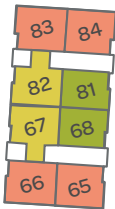

## Level Plans

## The Christy

GROUND FLOOR

Plots 57, 58, 75, 76

FIRST FLOOR

Plots 61, 62, 79, 80

SECOND FLOOR

Plots 65, 66, 83, 84

THIRD FLOOR

Plots 69, 70, 87, 88

Please note some apartments are 'handed' - same layout, but mirrored.

<b>Kitchen / Lounge / Dining</b>	5.81m x 4.37m	19'0" x 14'3"
<b>Bedroom 1</b>	4.07m x 2.67m	13'3" x 8'7"
<b>Bedroom 2</b>	3.06m x 2.26m	10'0" x 7'4"

Level Plans

THIRD FLOOR

SECOND FLOOR

FIRST FLOOR

GROUND FLOOR