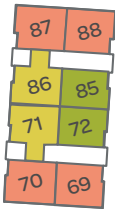

Level Plans

THIRD FLOOR